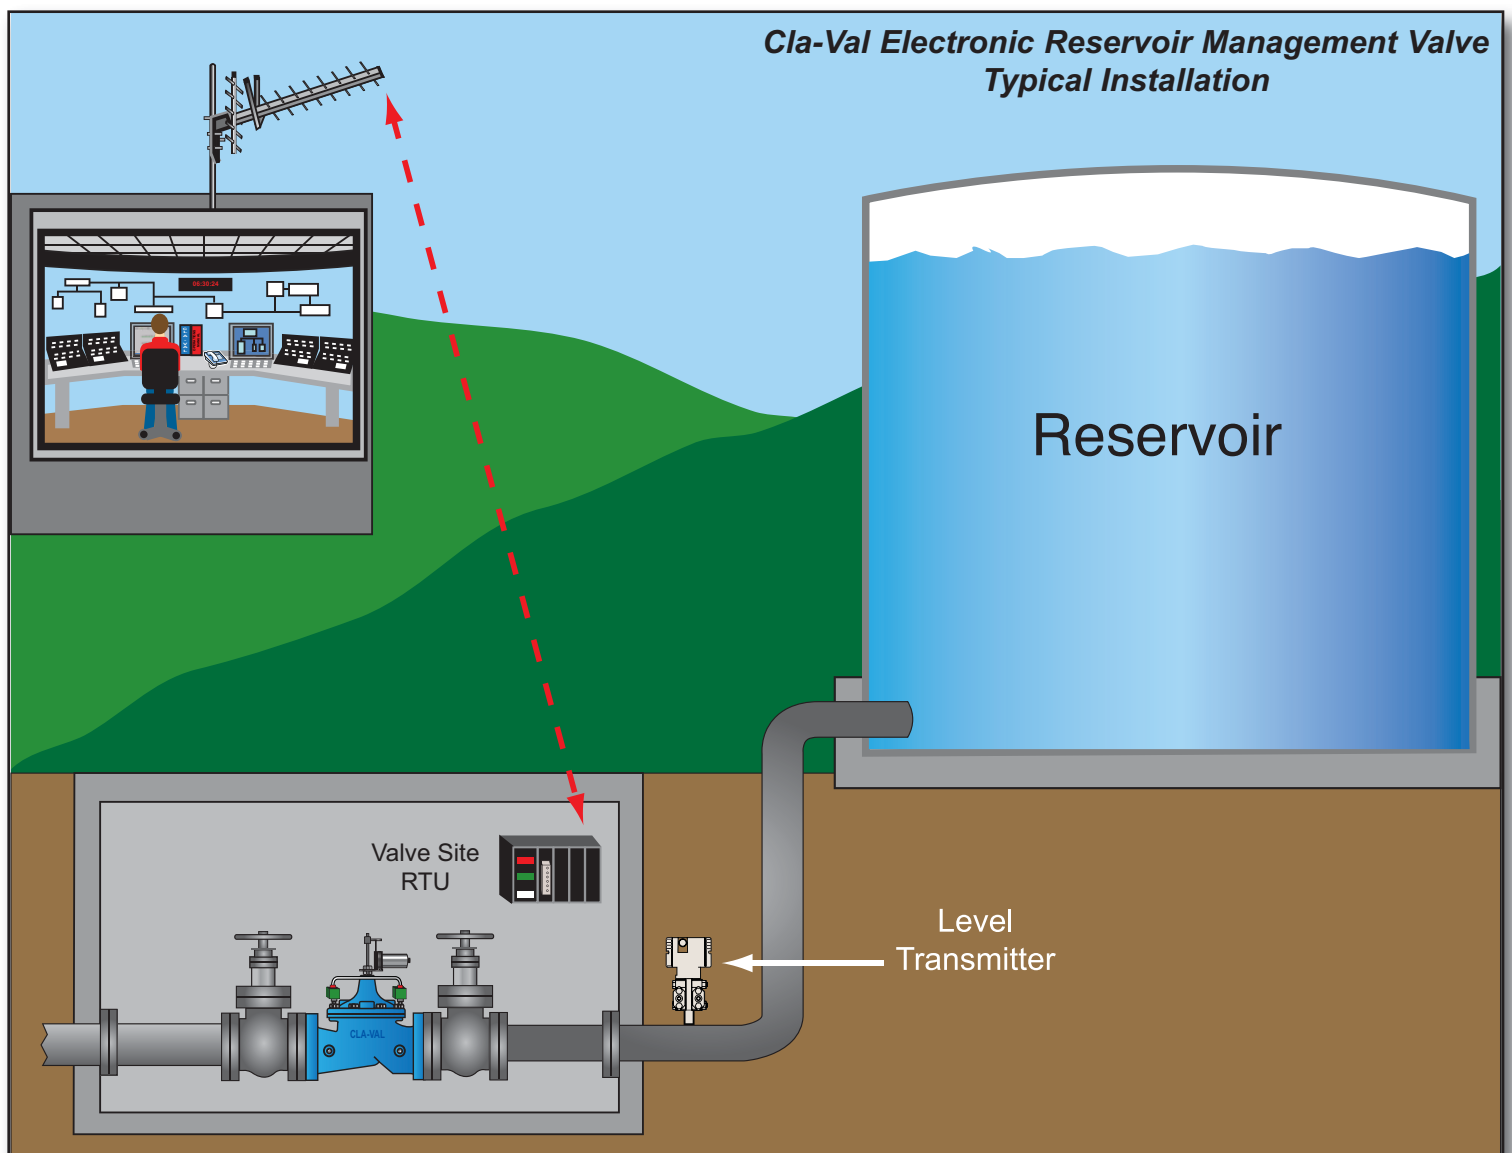

Electronic Reservoir Management Valves

Keep your reservoir management system flexible with Cla-Val Electronic Valves

- SCADA compatible
- Helps to maintain water quality objectives
- Changes to settings can be made remotely to meet evolving requirements, based on information received by your SCADA system
- Remote visual display provides real-time system data
- Valves can be set for delayed opening, flow proportioning, back pressure control, modulation and more
- Minimizes the need for confined space entry
- Existing installed Cla-Val control valves can be field retrofitted with electronic controls
- An all hydraulic valve solution is also available