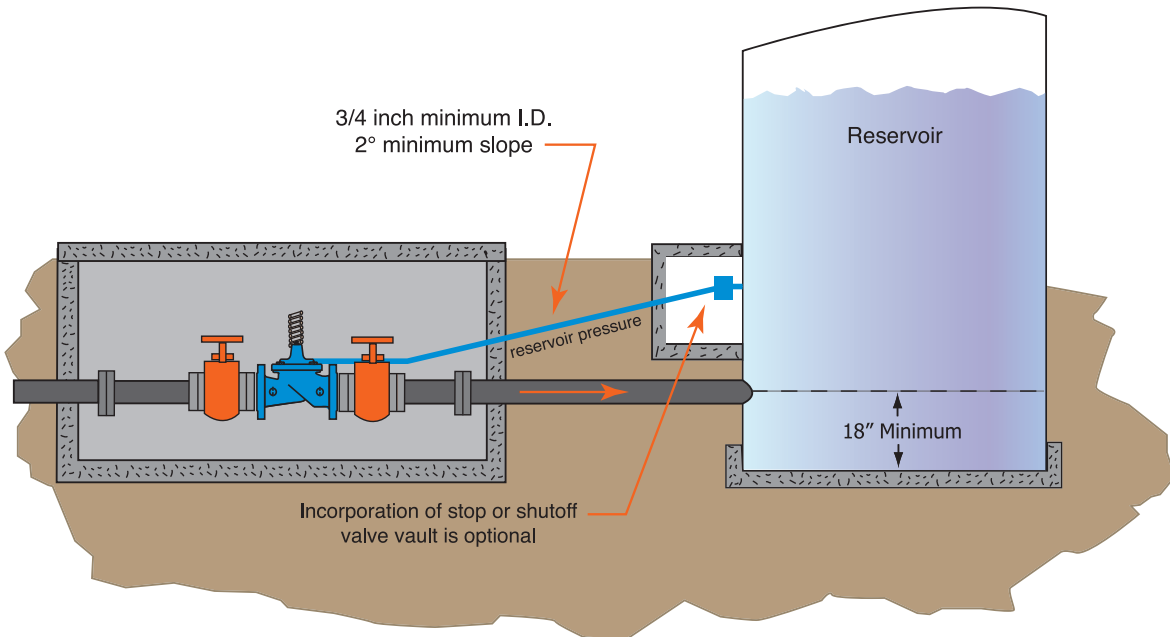

Hydraulic Reservoir Management Valves

Improved Reservoir Management with Cla-Val Automatic Control Valves

- Designed to shut off when water in a reservoir reaches the high level setting
- Can be furnished with auxiliary controls to perform multiple functions such as pressure sustaining, pressure reduction and rate of flow control
- Can be set for delayed opening or two way flow
- An all electronic reservoir management option is also available

Typical Installation: Cla-Val Reservoir Management Valves